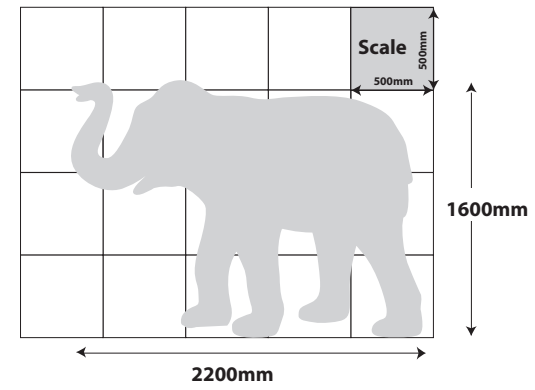

Elephant template

Left

Weight = 40kg

Artist Name _____

Design Name _____

Email _____

Elephant template

Right

Weight = 40kg

Artist Name _____

Design Name _____

Email _____