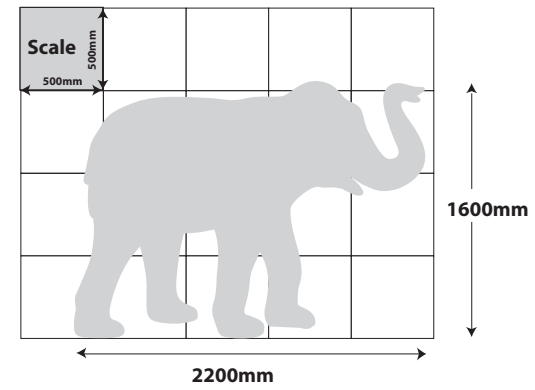

Elephant template

Left

Weight = 40kg

Artist Name _____

Design Name _____

Email _____

Elephant template

Right

Weight = 40kg

Artist Name _____

Design Name _____

Email _____